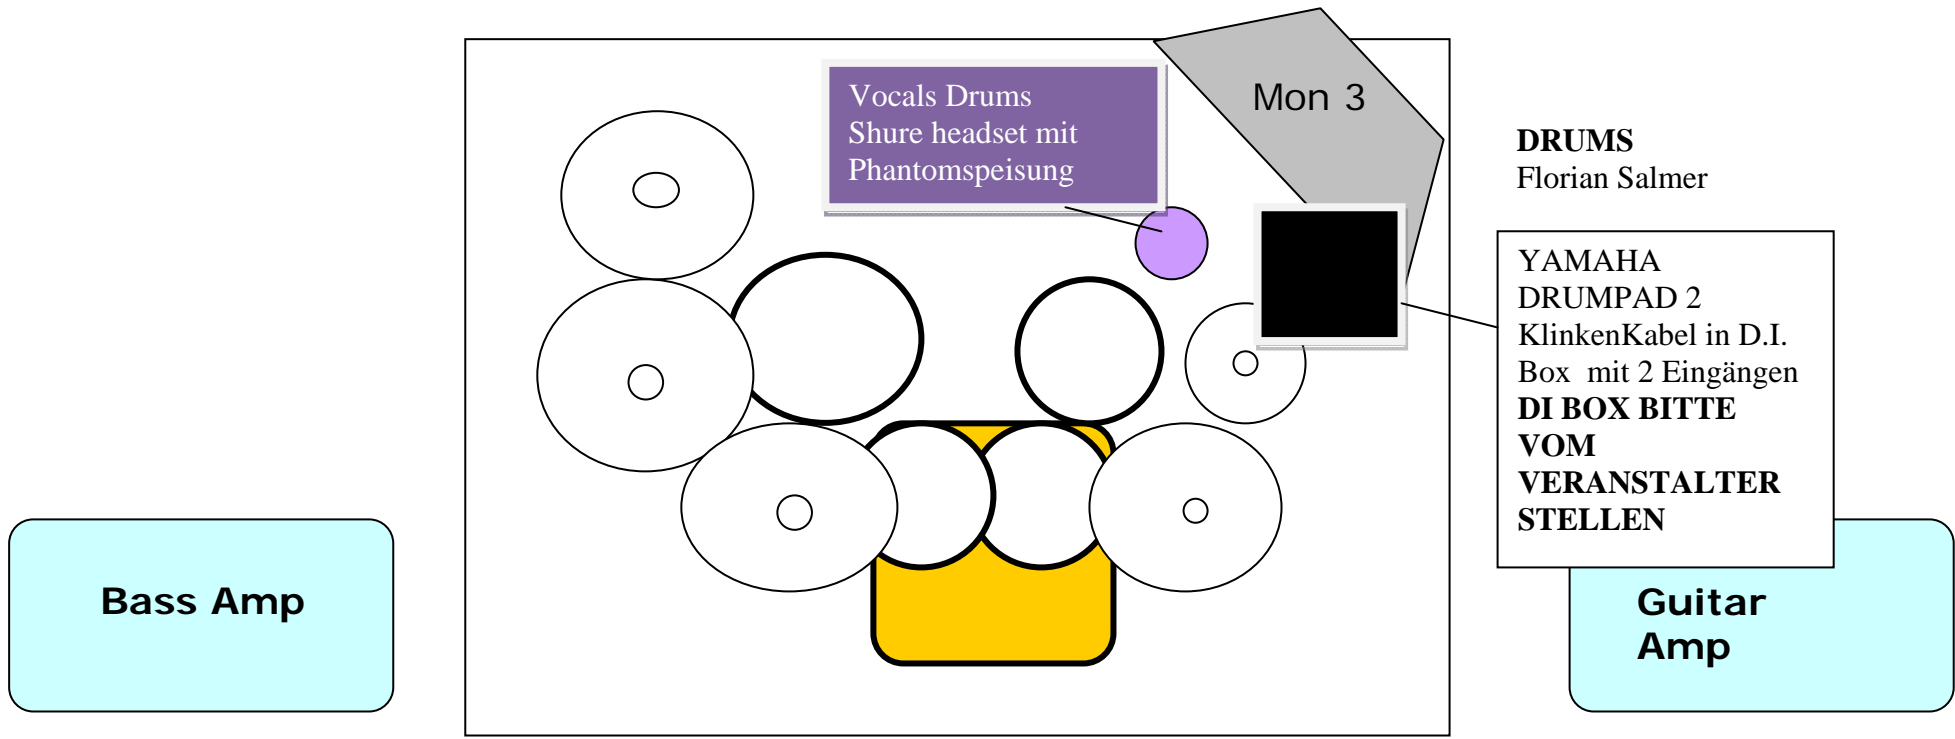

BASS
Klaus Unger

Technical Rider Seek & Destroy

GUITAR
Thomas Trausmuth